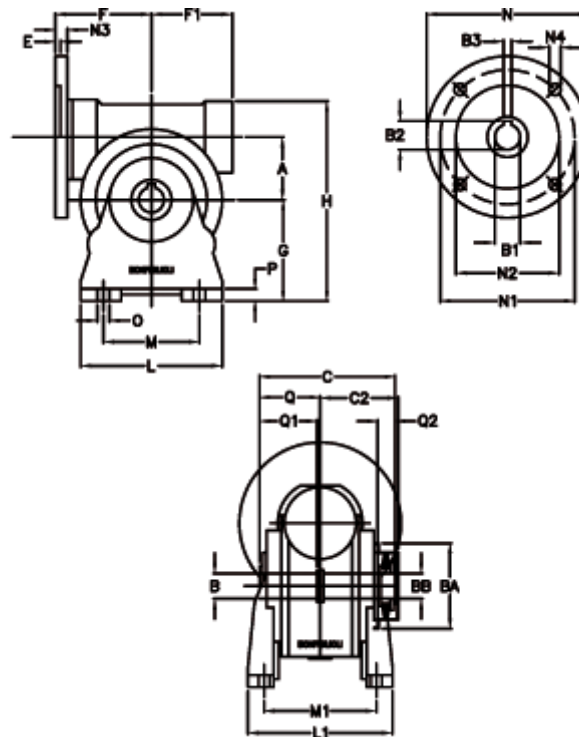

Article number: 390204902823236
 Description: Worm Gear with Torque Limiter
 VF 49-L2-A-28 P80B5

Measures

a = 49.50	C2 = 63,5	L1 = 124.0	O = 8.5
B = 25	Description = VF 49A-xx-80B14	m = 63	P = 12
B1 E7 = 19	E = 3.0	M1 = 98.5	Q = 51.0
B2 = 21.8	F = 70	N = 120	Q1 = 41
B3 H9 = 6	F1 = 63	N1 = 100	Q2 = 15
BA = 63	g = 82	N2 = 80	
BB H7 = 14	H = 162	N3 = 10.0	
C = 105	L = 110	N4 = 7	